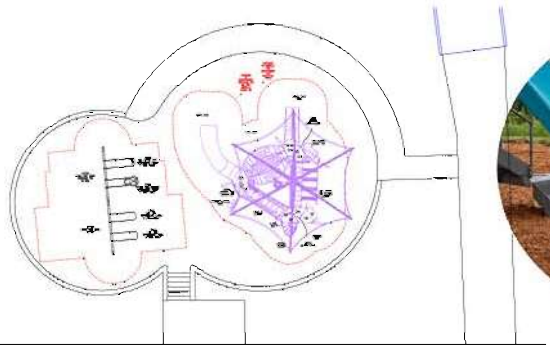

Sugar Creek Park

Option 1

Instruments

Billows Structure

SL
landscape
structures®
PLAYLSI.COM

NU TOYS
Leisure Products
(800) 526-6197

8' Alpine Slide

Sugar Creek Park

Option 2

BeachComber Structure
w/ Umbrella Shade

SL
landscape
structures®
PLAYLSI.COM

nuttoys
Leisure Products
(800) 526-6197

Sugar Creek Park

Option 3

LS
landscape
structures®
PLAYLSI.COM

NU TOYS
Leisure Products
(800) 526-6197

Crab Trap w/Alpine Slide