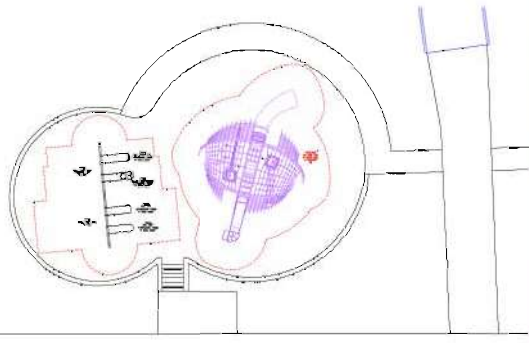

Option 2

BeachComber Structure
w/ Umbrella Shade

SL
landscape
structures®
PLAYLSI.COM

nuttoys
Leisure Products
(800) 526-6197

Sugar Creek Park

Option 3

LS
landscape
structures®
PLAYLSI.COM

NU TOYS
Leisure Products
(800) 526-6197

Crab Trap w/Alpine Slide