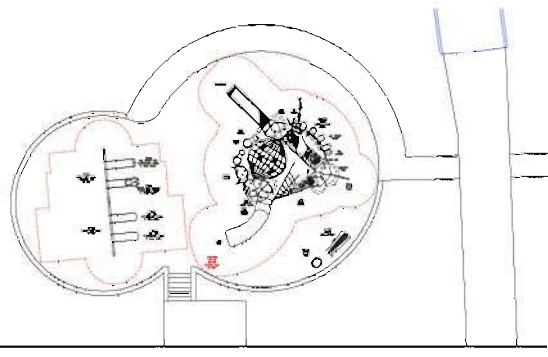

Sugar Creek Park

Option 1

Instruments

Billows Structure

SL
landscape
structures®
PLAYLSI.COM

NU TOYS
Leisure Products
(800) 526-6197

8' Alpine Slide

Sugar Creek Park

Option 2

BeachComber Structure
w/ Umbrella Shade

SL
landscape
structures®
PLAYLSI.COM

nuttoys
Leisure Products
(800) 526-6197

Sugar Creek Park

Option 3

LS
landscape
structures®
PLAYLSI.COM

NU TOYS
Leisure Products
(800) 526-6197

Crab Trap w/Alpine Slide