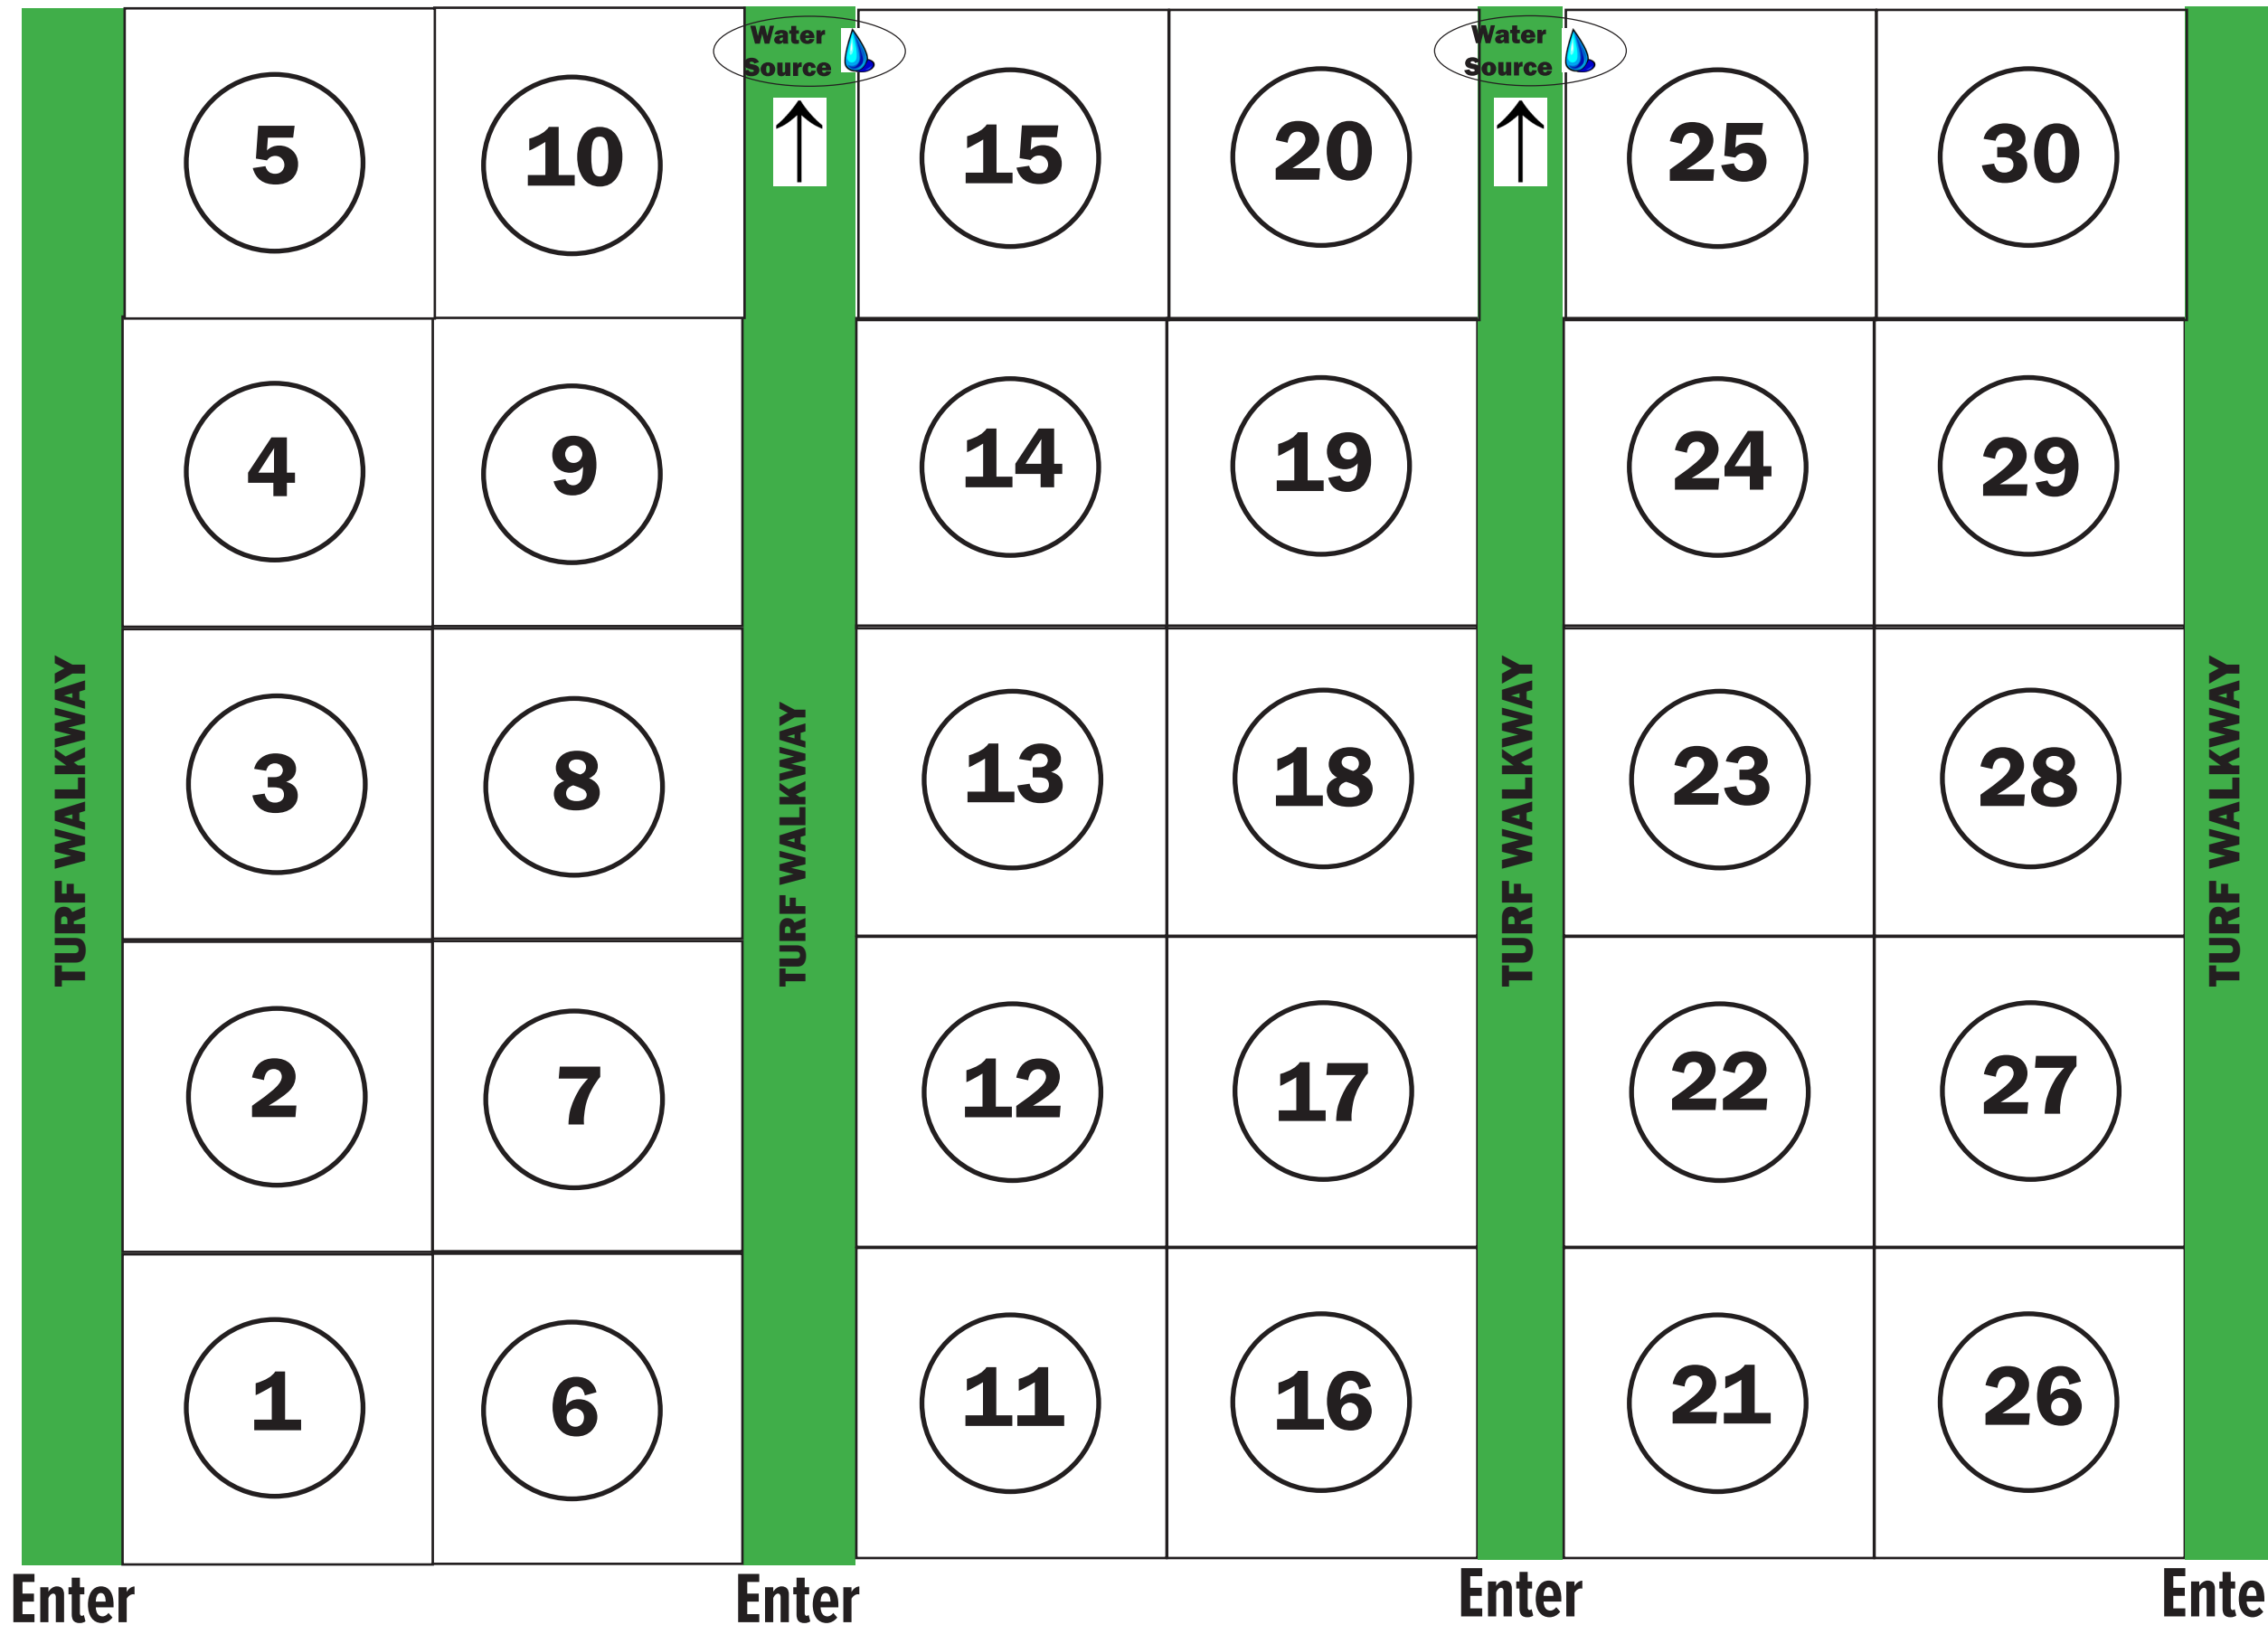

VHPD Community Garden Boat Docks Plot Map

2023

TURF WALKWAY

TURF WALKWAY

TURF WALKWAY

TURF WALKWAY

Enter

Enter

Enter

Enter

Parking Lot ↓