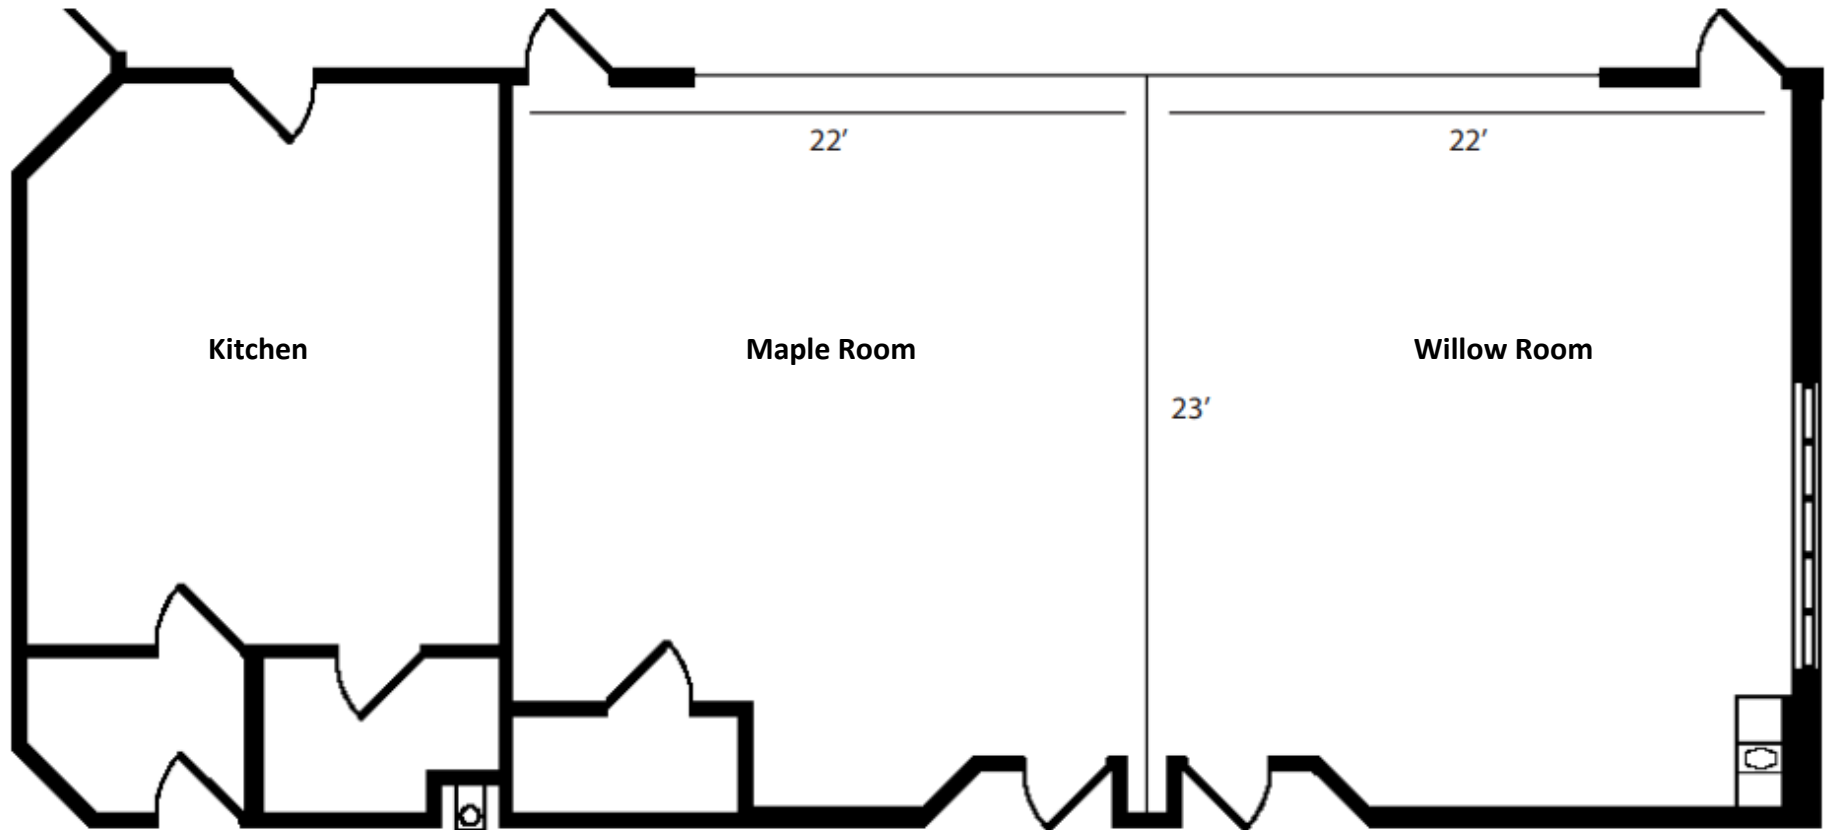

Maple & Willow Rooms with Kitchen

Square Footage
Maple Room: 506
Willow Room: 506
Total Square Footage: 1012