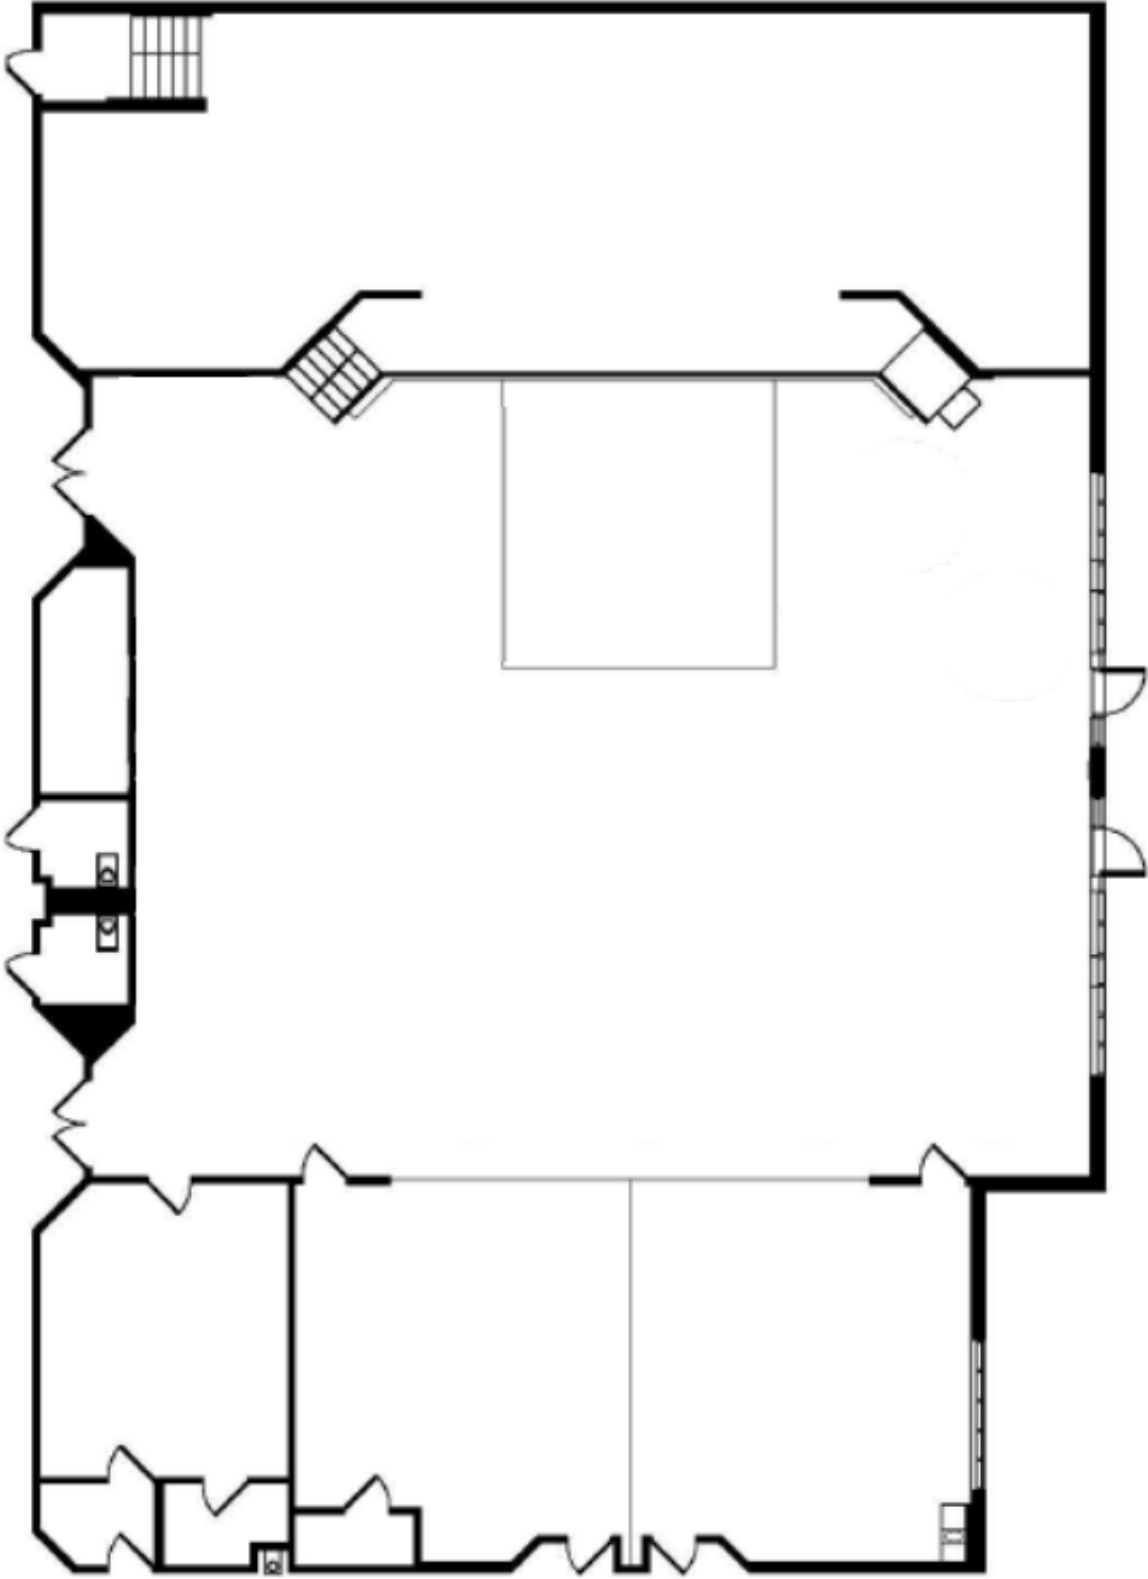

Walnut Room w/ Maple & Willow Combo

Square Footage
Walnut Room: 3456
Maple or Willow Room: 506
Maple & Willow Room: 1012
Total Square Footage: 4468

8' Table