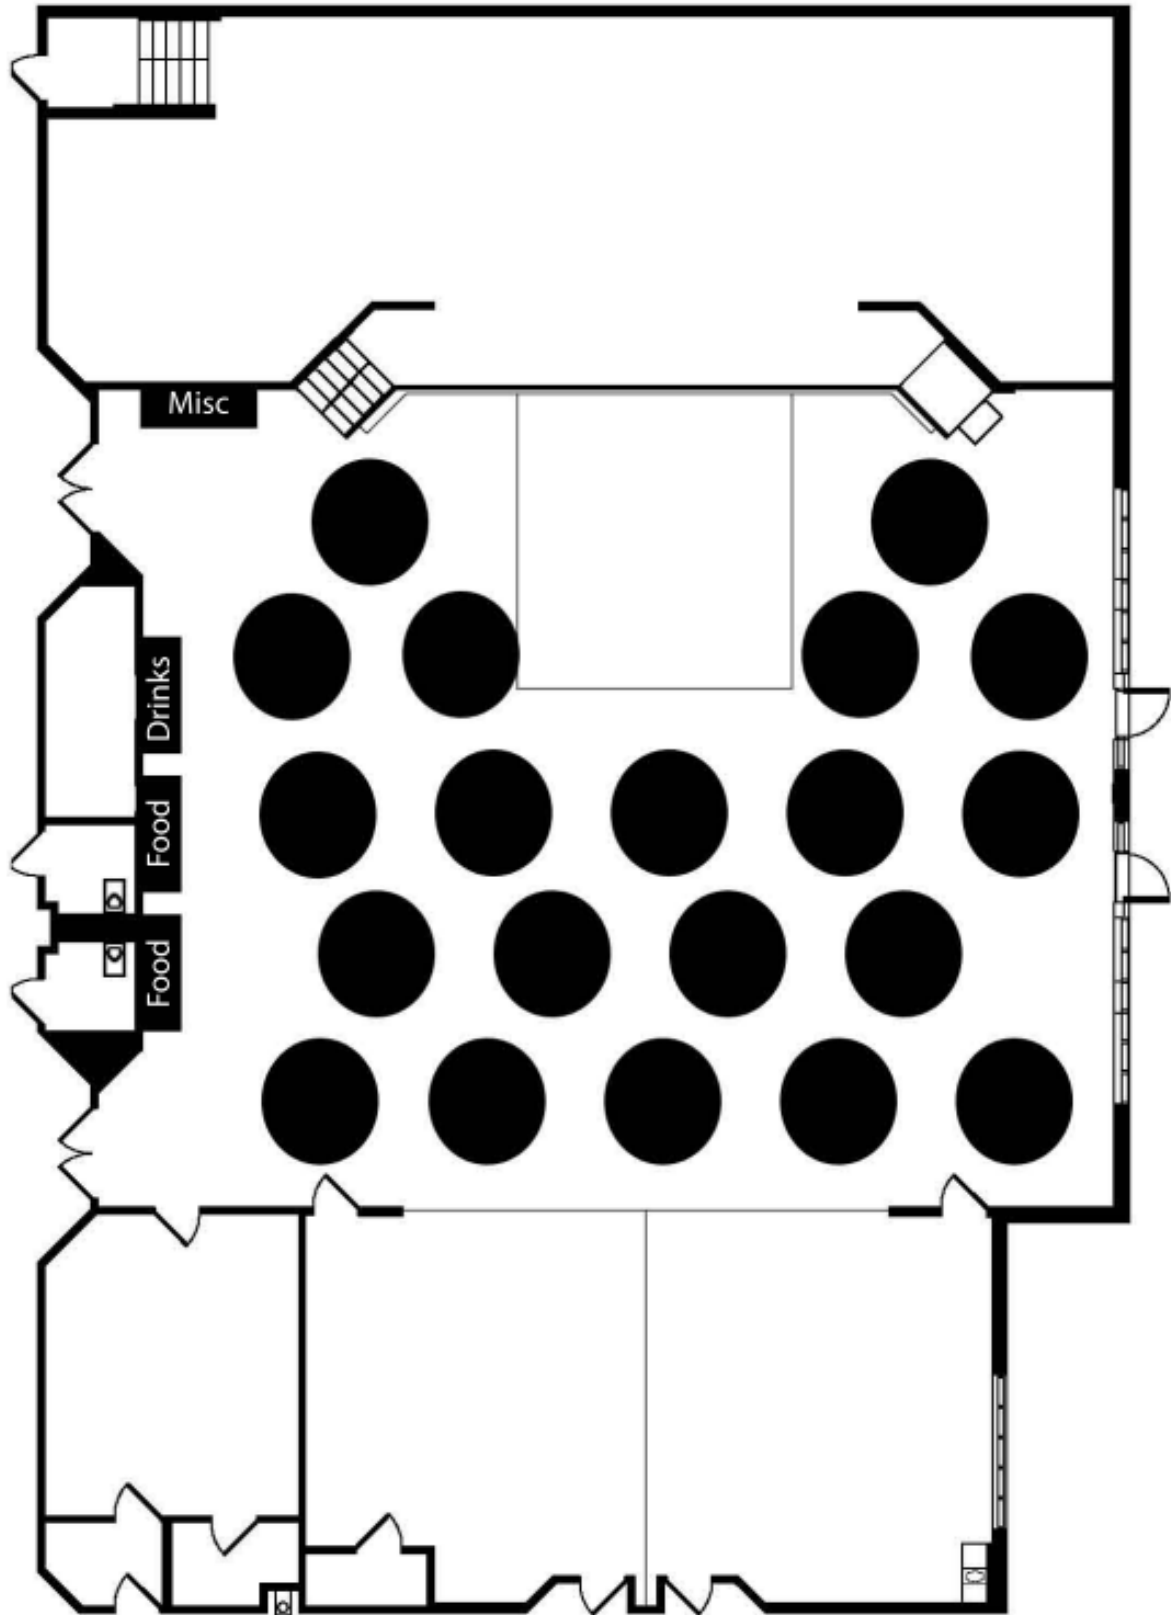

Walnut Room

Square Footage

Walnut Room: 3456

Maple or Willow Room: 506

Maple & Willow Room: 1012

Total Square Footage: 4468

200 Person Setup

*10 Chairs per table