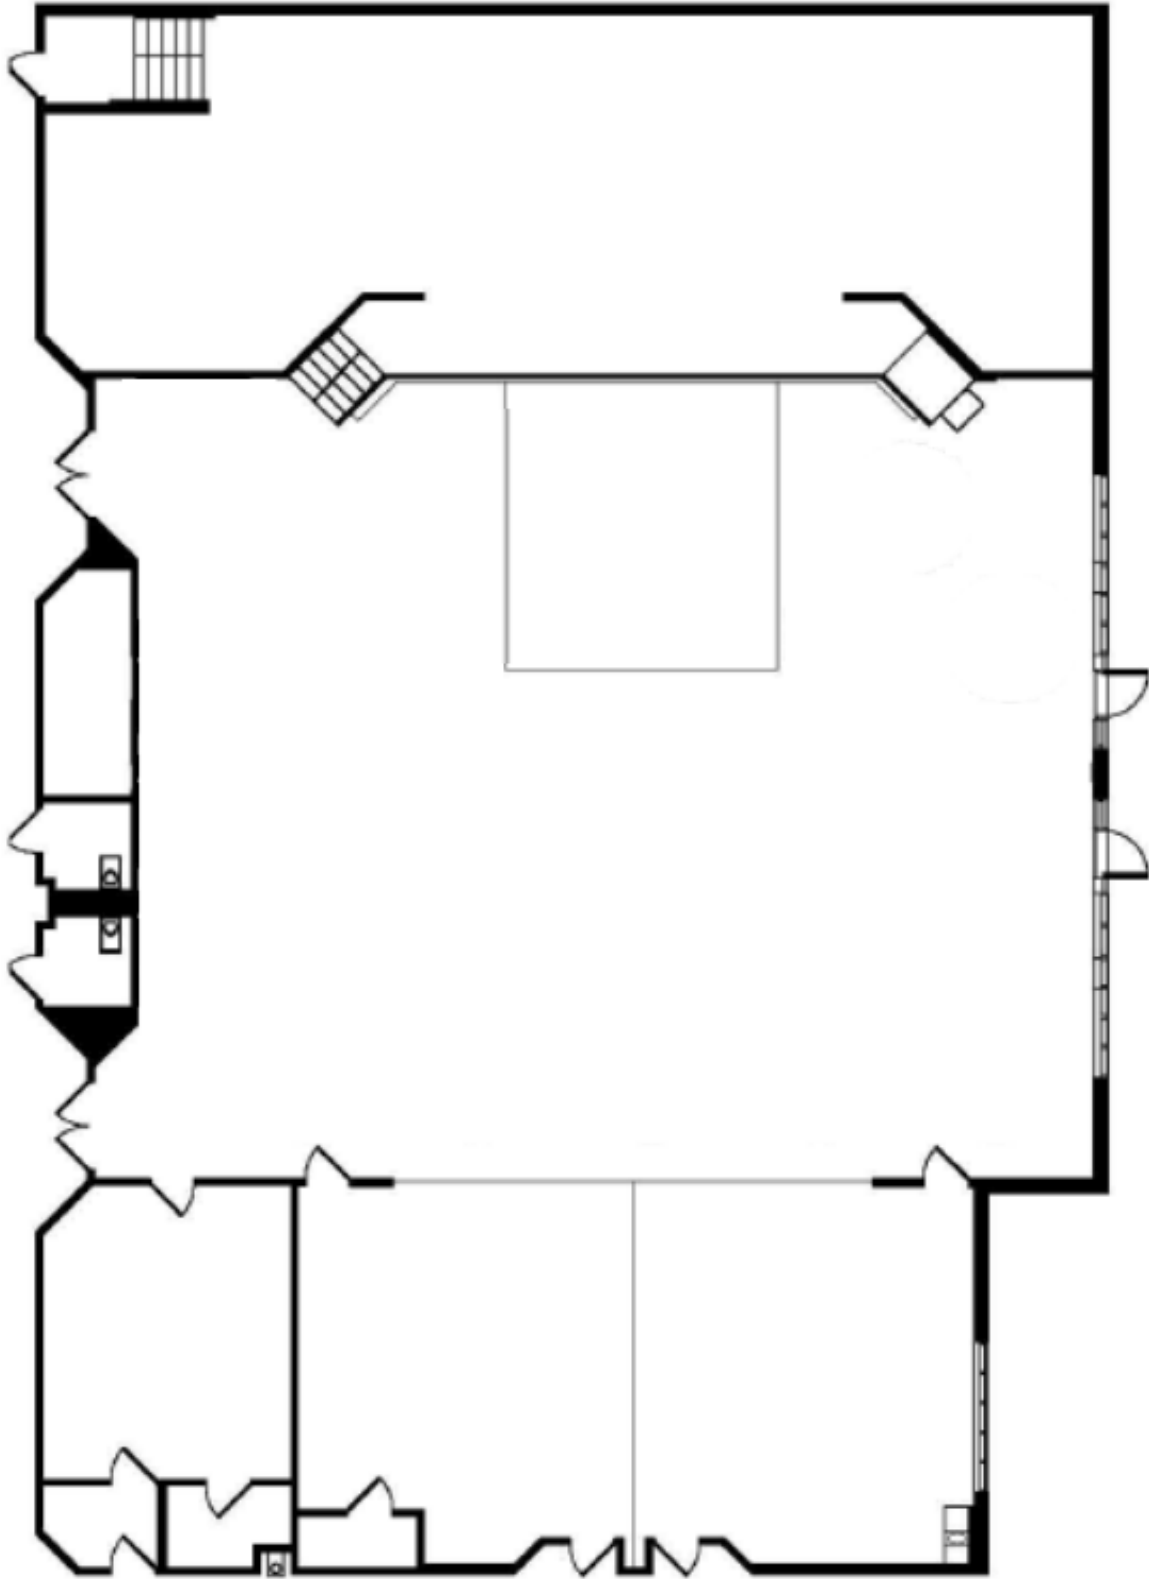

Walnut Room - Empty

Square Footage

Walnut Room: 3456

Maple or Willow Room: 506

Maple & Willow Room: 1012

Total Square Footage: 4468

6'

8' Table